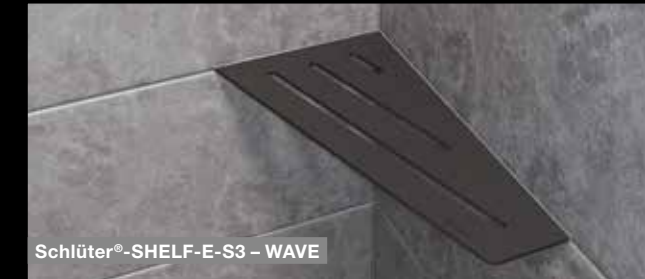

Vijf designs: PURE, SQUARE, WAVE, FLORAL en CURVE

Beschikbaar in vijf verschillende formaten

Schlüter®-SHELF-E-S1 - PURE

Schlüter®-SHELF-E-S2 - SQUARE

Schlüter®-SHELF-E-S3 - WAVE

Schlüter®-SHELF-W-S1 - FLORAL

Schlüter®-SHELF-N-S1 - CURVE

Decoratieve planchetten

Schlüter®-SHELF

Schlüter®-SHELF-E-S1

210 x 210 mm

PURE

Roestvast staal
geborsteld
SE S1 D7 EB

SQUARE