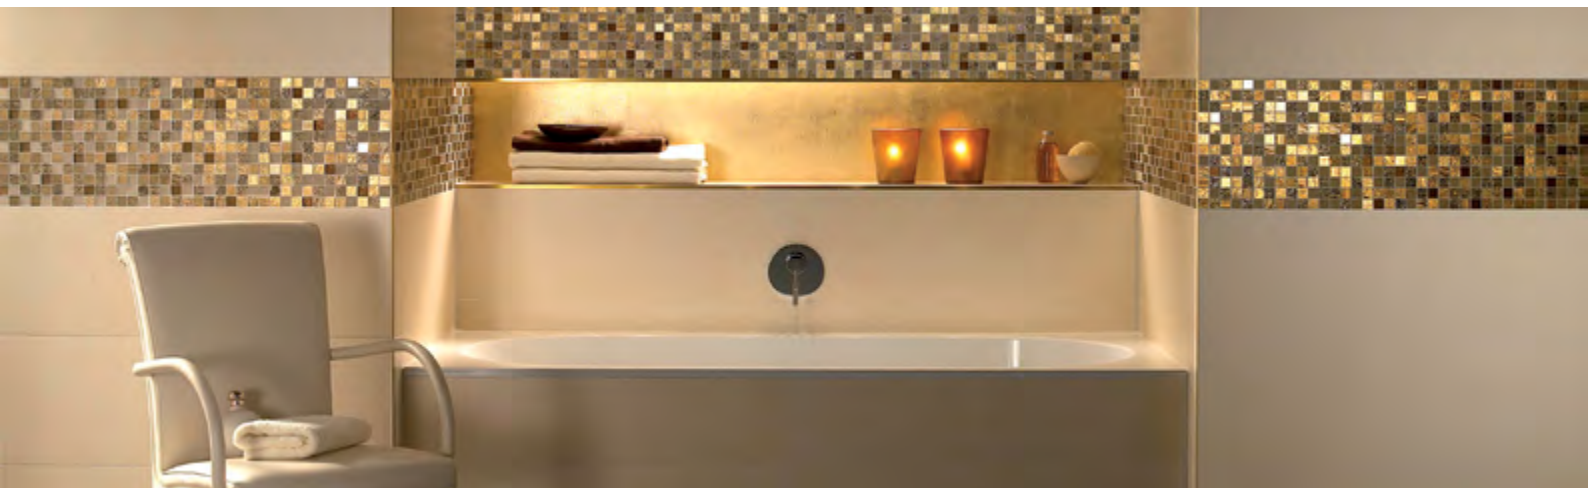

# Reliable connections for preformed shower trays and bathtubs

Schlüter®-KERDI-TS

This is an interactive bathtub and shower tray connection selector tool, is designed to take the complexity out of picking the perfect protection for your project. Please click on the options below to select your choices and finish.