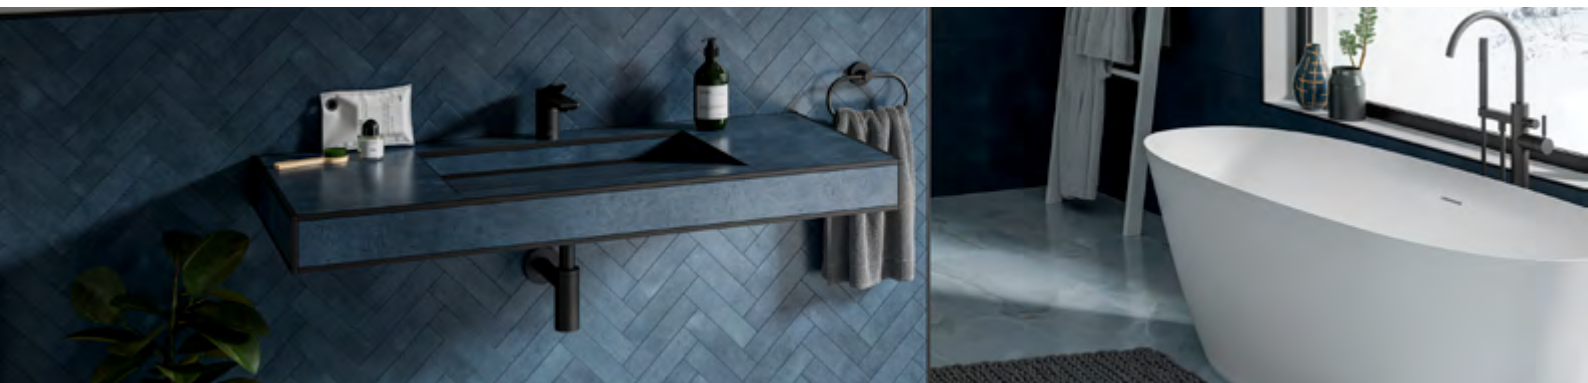

# Customisable washbasin solution with a free standing faucet

Schlüter®-KERDI-BOARD-WS

*This is an interactive tileable washbasin selector tool, designed to take the complexity out of choosing the perfect configuration for your project. Please click on the options below to select your choices and finish.*

1. Choose your washbasin style

2. Choose your drainage profile

3. Choose your finish

TEXTURE COLOUR COATED FINISHES

METALLIC FINISH

4. Do you require internal side washbasin profiles

Product information