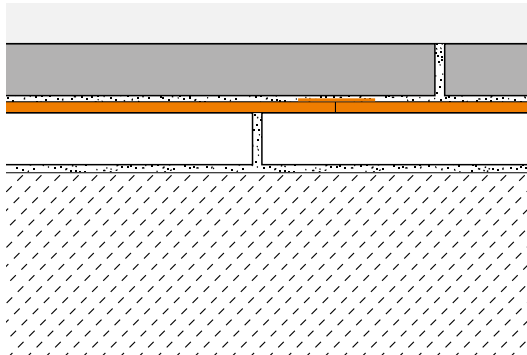

Substrate protection for tile and natural stone coverings