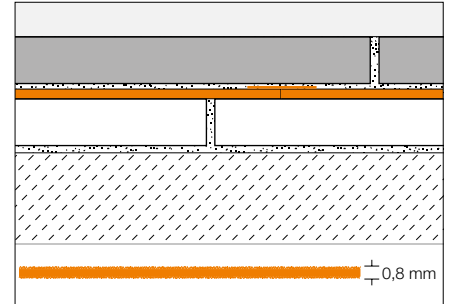

# Schlüter®-REFLEECE – Removable fleece

Exhibition halls, trade fair venues and retail stores are among the application areas with frequently changing floor coverings. Easy removal is an important concern. Schlüter-REFLEECE offers a practical solution. The self-adhesive fleece is a tile underlayment that separates the tile adhesive from the existing substrate. It enables the simple removal of coverings without leaving any residue or damaging the sub-floor. Schlüter-REFLEECE is made of recycled PET bottles or other recycled materials.

Schlüter-REFLEECE is a fleece mat made of recycled PET with a bonding layer laminated on the underside. It is suitable for creating easily removable floor coverings made of tiles and natural stone. The self-adhesive underside easily detaches from the substrate during removal without damaging the sub-floor. (Product data sheet 20.1)