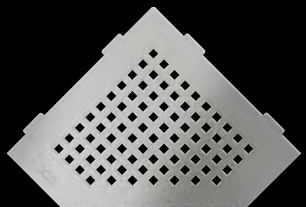

SQUARE

brushed stainless steel
SE S2 D3 EB