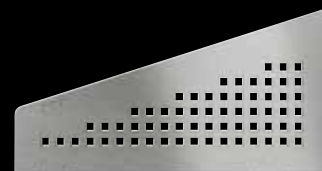

SQUARE

brushed stainless steel
SE S3 D3 EB