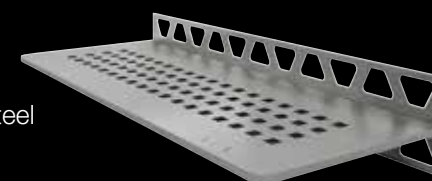

SQUARE

brushed stainless steel
SW S1 D3 EB