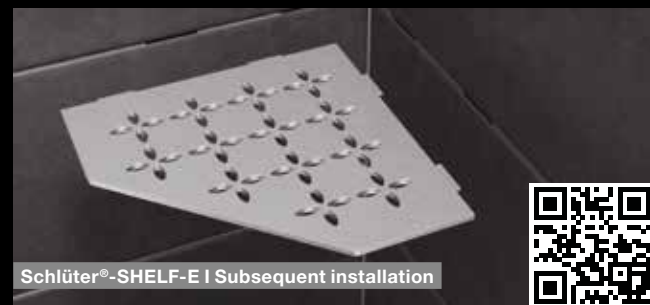

## Installation videos

Schlüter®-SHELF-E

Schlüter®-SHELF-E | Subsequent installation

Schlüter®-SHELF-W

**Schlüter-Systems KG** · Schmölestraße 7 · D-58640 Iserlohn  
Tel.: +49 2371 971-1261 · Fax: +49 2371 971-1112 · schluter-systems.com