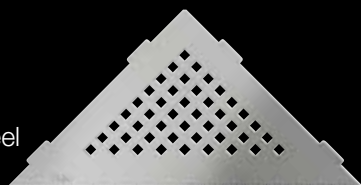

SQUARE

brushed stainless steel
SE S1 D3 EB