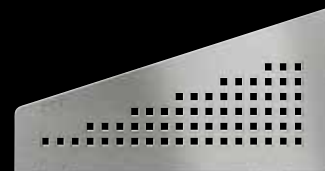

PURE

Acier inoxydable
brossé
SE S2 D7 EB

SQUARE

Acier inoxydable
brossé
SE S2 D3 EB

WAVE

Acier inoxydable
brossé
SE S2 D10 EB

FLORAL

Acier inoxydable
brossé
SE S2 D5 EB

CURVE

Acier inoxydable
brossé
SE S2 D6 EB

Schlüter®-SHELF-E-S3

62 x 295 x 154 mm

PURE

Acier inoxydable
brossé
SE S3 D7 EB

SQUARE

Acier inoxydable
brossé
SE S3 D3 EB

WAVE

Acier inoxydable
brossé
SE S3 D10 EB

FLORAL

Acier inoxydable
brossé
SE S3 D5 EB

CURVE

Acier inoxydable
brossé
SE S3 D6 EB

Schlüter®-SHELF-W-S1

115 x 300 mm