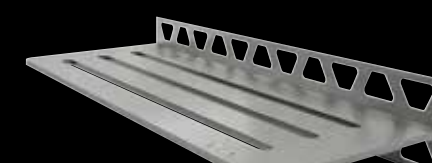

PURE

Acier inoxydable
brossé
SW S1 D7 EB

SQUARE

Acier inoxydable
brossé
SW S1 D3 EB

WAVE

Acier inoxydable
brossé
SW S1 D10 EB

FLORAL

Acier inoxydable
brossé
SW S1 D5 EB

CURVE

Acier inoxydable
brossé
SW S1 D6 EB

Schlüter®-SHELF-N-S1

87 x 300 mm

PURE

Acier inoxydable
brossé
SN S1 D7 EB

SQUARE

Acier inoxydable
brossé
SN S1 D3 EB