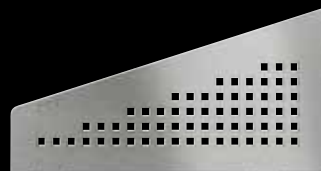

PURE

Acier inoxydable
brossé
SE S2 D7 EB

SQUARE

Acier inoxydable
brossé
SE S2 D3 EB

WAVE

Acier inoxydable
brossé
SE S2 D10 EB

FLORAL

Acier inoxydable
brossé
SE S2 D5 EB

CURVE

Acier inoxydable
brossé
SE S2 D6 EB

Schlüter®-SHELF-E-S3

62 x 295 x 154 mm

PURE

Acier inoxydable
brossé
SE S3 D7 EB

SQUARE

Acier inoxydable
brossé
SE S3 D3 EB

WAVE

Acier inoxydable
brossé
SE S3 D10 EB

FLORAL

Acier inoxydable
brossé
SE S3 D5 EB

CURVE

Acier inoxydable
brossé
SE S3 D6 EB

Schlüter®-SHELF-W-S1

115 x 300 mm