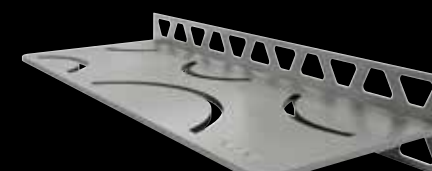

WAVE

Acier inoxydable
brossé
SE S3 D10 EB

FLORAL

Acier inoxydable
brossé
SE S3 D5 EB

CURVE

Acier inoxydable
brossé
SE S3 D6 EB

Schlüter®-SHELF-W-S1

115 x 300 mm

PURE

Acier inoxydable
brossé
SW S1 D7 EB

SQUARE

Acier inoxydable
brossé
SW S1 D3 EB

WAVE

Acier inoxydable
brossé
SW S1 D10 EB

FLORAL

Acier inoxydable
brossé
SW S1 D5 EB

CURVE

Acier inoxydable
brossé
SW S1 D6 EB

Schlüter®-SHELF-N-S1

87 x 300 mm

PURE

Acier inoxydable
brossé
SN S1 D7 EB

SQUARE

Acier inoxydable
brossé
SN S1 D3 EB