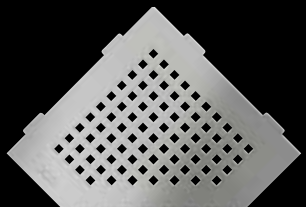

Cinq designs : PURE, SQUARE, WAVE, FLORAL et CURVE
Disponible en cinq formats

Schlüter®-SHELF-E-S1 - PURE

Schlüter®-SHELF-E-S2 - SQUARE

Schlüter®-SHELF-E-S3 - WAVE

Schlüter®-SHELF-W-S1 - FLORAL

Schlüter®-SHELF-N-S1 - CURVE

Tablettes décoratives

Schlüter®-SHELF

Schlüter®-SHELF-E-S1

210 x 210 mm

PURE

Acier inoxydable
brossé
SE S1 D7 EB

SQUARE

Acier inoxydable
brossé
SE S1 D3 EB

WAVE

Acier inoxydable
brossé
SE S1 D10 EB

FLORAL

Acier inoxydable
brossé
SE S1 D5 EB

CURVE

Acier inoxydable
brossé
SE S1 D6 EB

Schlüter®-SHELF-E-S2

75 x 195 x 195 x 75 mm

PURE

Acier inoxydable
brossé
SE S2 D7 EB

SQUARE

Acier inoxydable
brossé
SE S2 D3 EB

WAVE

Acier inoxydable
brossé
SE S2 D10 EB

FLORAL

Acier inoxydable
brossé
SE S2 D5 EB