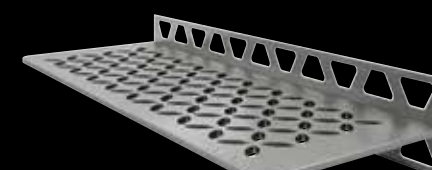

WAVE

Acier inoxydable
brossé
SE S3 D10 EB

FLORAL

Acier inoxydable
brossé
SE S3 D5 EB

CURVE

Acier inoxydable
brossé
SE S3 D6 EB

Schlüter®-SHELF-W-S1

115 x 300 mm

PURE

Acier inoxydable
brossé
SW S1 D7 EB

SQUARE

Acier inoxydable
brossé
SW S1 D3 EB

WAVE

Acier inoxydable
brossé
SW S1 D10 EB

FLORAL

Acier inoxydable
brossé
SW S1 D5 EB

CURVE

Acier inoxydable
brossé
SW S1 D6 EB

Schlüter®-SHELF-N-S1

87 x 300 mm

PURE

Acier inoxydable
brossé
SN S1 D7 EB

SQUARE

Acier inoxydable
brossé
SN S1 D3 EB