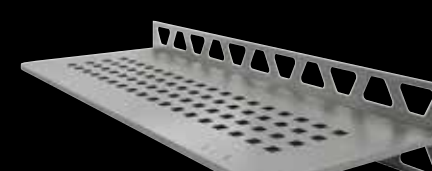

CURVE

Acier inoxydable
brossé
SE S2 D6 EB

Schlüter®-SHELF-E-S3

62 x 295 x 154 mm

PURE

Acier inoxydable
brossé
SE S3 D7 EB

SQUARE

Acier inoxydable
brossé
SE S3 D3 EB

WAVE

Acier inoxydable
brossé
SE S3 D10 EB

FLORAL

Acier inoxydable
brossé
SE S3 D5 EB

CURVE

Acier inoxydable
brossé
SE S3 D6 EB

Schlüter®-SHELF-W-S1

115 x 300 mm

PURE

Acier inoxydable
brossé
SW S1 D7 EB

SQUARE

Acier inoxydable
brossé
SW S1 D3 EB

WAVE

Acier inoxydable
brossé
SW S1 D10 EB

FLORAL

Acier inoxydable
brossé
SW S1 D5 EB

CURVE

Acier inoxydable
brossé
SW S1 D6 EB

Schlüter®-SHELF-N-S1

87 x 300 mm

PURE

Acier inoxydable
brossé
SN S1 D7 EB

SQUARE

Acier inoxydable
brossé
SN S1 D3 EB