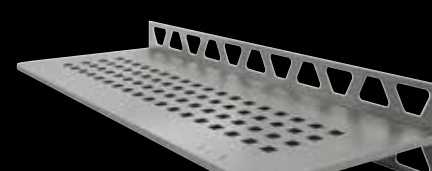

CURVE

Acier inoxydable
brossé
SE S2 D6 EB

Schlüter®-SHELF-E-S3

62 x 295 x 154 mm

PURE

Acier inoxydable
brossé
SE S3 D7 EB

SQUARE

Acier inoxydable
brossé
SE S3 D3 EB

WAVE

Acier inoxydable
brossé
SE S3 D10 EB

FLORAL

Acier inoxydable
brossé
SE S3 D5 EB

CURVE

Acier inoxydable
brossé
SE S3 D6 EB

Schlüter®-SHELF-W-S1

115 x 300 mm

PURE

Acier inoxydable
brossé
SW S1 D7 EB

SQUARE

Acier inoxydable
brossé
SW S1 D3 EB

WAVE

Acier inoxydable
brossé
SW S1 D10 EB

FLORAL

Acier inoxydable
brossé
SW S1 D5 EB

CURVE

Acier inoxydable
brossé
SW S1 D6 EB

Schlüter®-SHELF-N-S1

87 x 300 mm

PURE

Acier inoxydable
brossé
SN S1 D7 EB

SQUARE

Acier inoxydable
brossé
SN S1 D3 EB