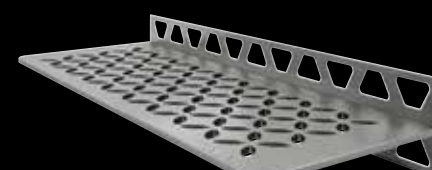

WAVE

Acier inoxydable
brossé
SE S3 D10 EB

FLORAL

Acier inoxydable
brossé
SE S3 D5 EB

CURVE

Acier inoxydable
brossé
SE S3 D6 EB

Schlüter®-SHELF-W-S1

115 x 300 mm

PURE

Acier inoxydable
brossé
SW S1 D7 EB

SQUARE

Acier inoxydable
brossé
SW S1 D3 EB

WAVE

Acier inoxydable
brossé
SW S1 D10 EB

FLORAL

Acier inoxydable
brossé
SW S1 D5 EB

CURVE

Acier inoxydable
brossé
SW S1 D6 EB

Schlüter®-SHELF-N-S1

87 x 300 mm

PURE

Acier inoxydable
brossé
SN S1 D7 EB

SQUARE

Acier inoxydable
brossé
SN S1 D3 EB