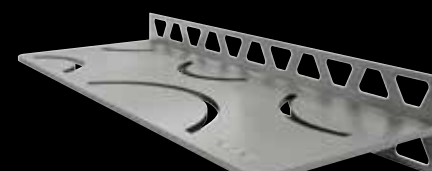

WAVE

Acier inoxydable
brossé
SE S3 D10 EB

FLORAL

Acier inoxydable
brossé
SE S3 D5 EB

CURVE

Acier inoxydable
brossé
SE S3 D6 EB

Schlüter®-SHELF-W-S1

115 x 300 mm

PURE

Acier inoxydable
brossé
SW S1 D7 EB

SQUARE

Acier inoxydable
brossé
SW S1 D3 EB

WAVE

Acier inoxydable
brossé
SW S1 D10 EB

FLORAL

Acier inoxydable
brossé
SW S1 D5 EB

CURVE

Acier inoxydable
brossé
SW S1 D6 EB

Schlüter®-SHELF-N-S1

87 x 300 mm

PURE

Acier inoxydable
brossé
SN S1 D7 EB

SQUARE

Acier inoxydable
brossé
SN S1 D3 EB