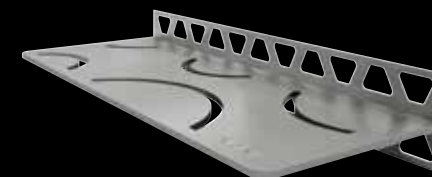

Acier inoxydable
brossé
SW S1 D10 EB

FLORAL

Acier inoxydable
brossé
SW S1 D5 EB

CURVE

Acier inoxydable
brossé
SW S1 D6 EB

Schlüter®-SHELF-N-S1

87 x 300 mm

PURE