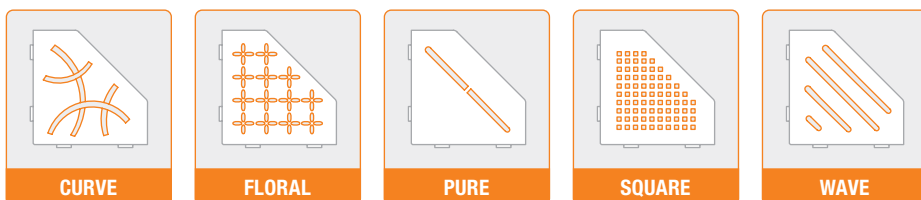

2. Choose your shelf pattern

3. Choose your finish

Product information

Please Note: Colours shown in this document may differ from actual product colours.