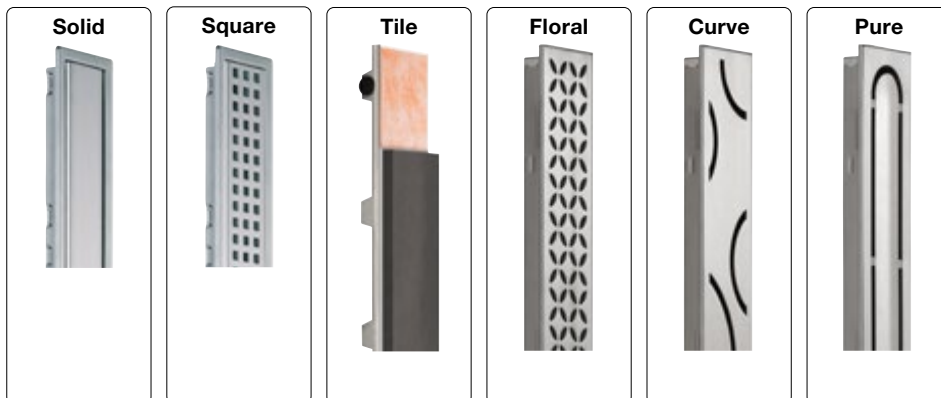

1. Choose your drain channel length and outlet

2. Choose your drain grate

3. Choose your shower size   4. Is your subfloor timber?

Product Information

DRAIN

Art No:
Discription:

DRAIN GRATE

Art No:
Discription:

SHOWER TRAY

Art No:
Discription:

INSTALLATION ACCESSORIES

Art No:
Discription:

Art No:
Discription:

Please Note: If you are installing the drain into a timber subfloor, we recommend the installation accessory to save time

Please Note: Colours shown in this document may differ from actual product colours. To request a sample of your chosen finish, please contact Customer Service at sales@schluter.co.uk or call +44 (0) 1530 813 396.